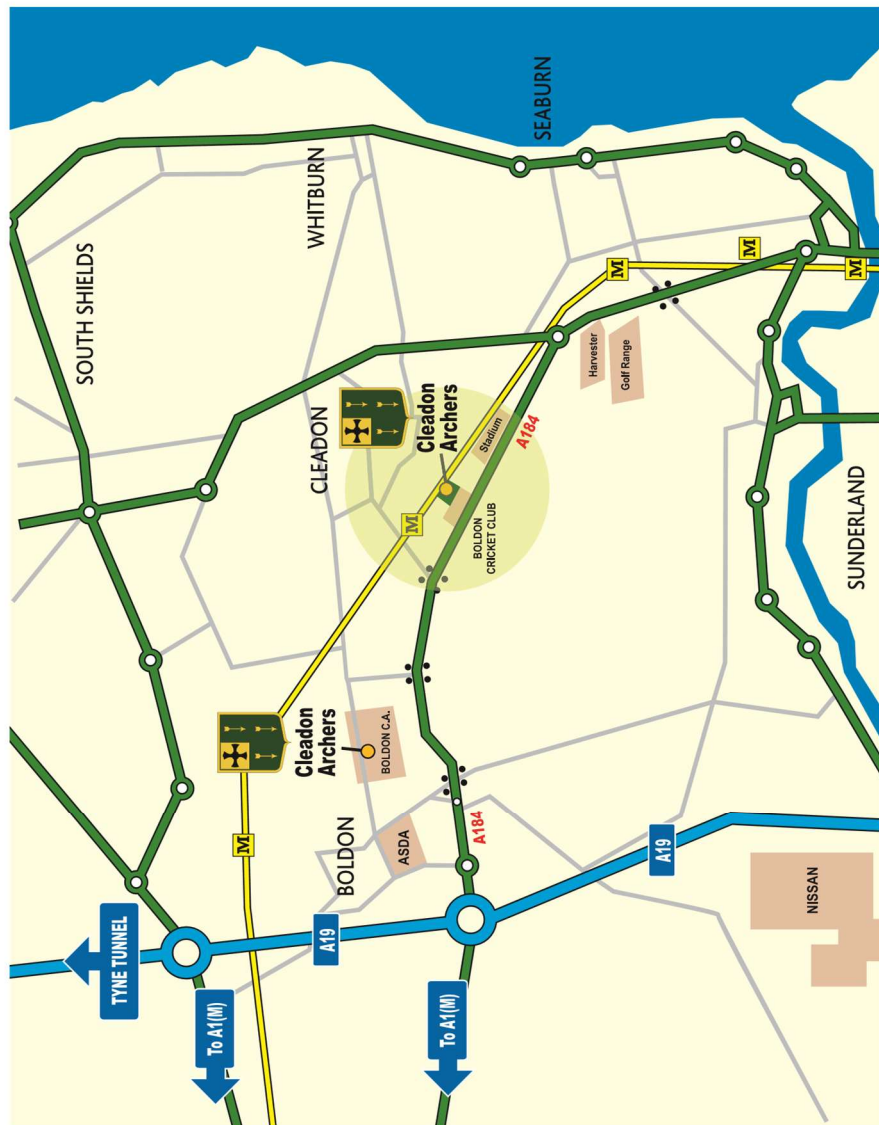

How to find our outdoor venue

Enter the cricket ground from the A184 and follow the road to the main car park to the left of the pavilion. Further parking is available to your right as you enter ground from the main road if no spaces are available around the pavilion. The entrance gate to the archery field is behind the pavilion. **No parking is allowed on the field.** If you are using SatNav the postcode NE36 0BT should get you close.